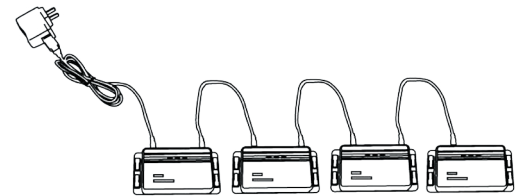

15904

Features:

- Alarm at disconnection or wire cut
- One A/C power connected 4 units protecting up to 16 items
- Disarm by resetter, EG-RC900N
- Back up battery for power shortage
- Disarm with wireless remote resetter
- Alarm with LED with adjustable volume of over 105dB

Remote Resetter

Product code: EG-RC900N

Connector with LED

Various connectors with LED suitable for a wide range of items

Lanyard in section for additional security

J-M

J-L

J

J-USB

One A/C for 4 units, protecting 16 items simultaneously

15928

Features:

- 12 outputs per controller protecting 12 items
- 6 LCD channels to match items (LCD activated when items is lifted up)
- Connectors able to power charge mobile phones
- Alarm at disconnection or wire cut and disarm by dedicated remote key
- Hidden auto-retrievable with over 100,000 pulls
- Static LED at stand-by mode and flashing LED at alarm
- Optional display to indicate number of times each item has been lifted up on daily basis

1 controller, 12 IStands with optional input for 6 LCDs

Static LED at stand-by mode

Hidden auto-reretrievable cable
Clean and plain design

Camera base with adjustable lock

30mm 60mm 90mm

choice of IStand heights